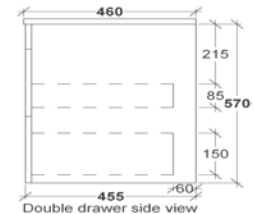

Specifications: Double Drawer