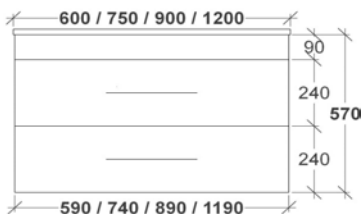

Specifications: Double Drawer