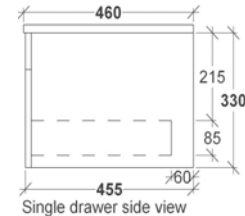

Specifications: Single Drawer